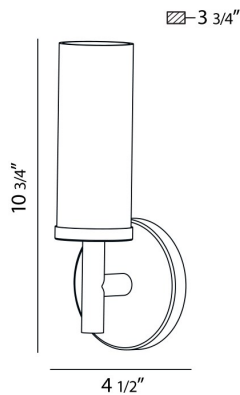

TECHNICAL DETAILS

Mounting	:	Up
IP Rating	:	DRY
Approval	:	

PROJECT INFORMATION

Job Name: Date: Type:

Comments: