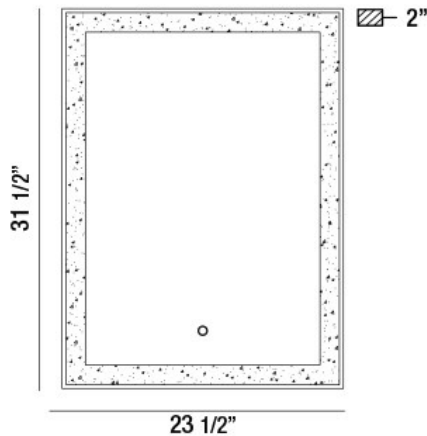

SILVANA, 24"W x 32"H MIRROR

PRODUCT DETAILS

No.	:	33824-017
Product Color	:	CHROME
Width	:	23.5"
Height	:	31.5"
Ext	:	2"
Weight	:	17.9lbs

LIGHT SOURCE DETAILS

Light Source Type	:	INTEGRATED LED
Input Voltage	:	120V
Bulb Voltage	:	12V
Total Wattage	:	70W
Delivered Lumens	:	3600lm
Kelvin	:	3000/4500/6400K
CRI	:	90
Dimmable	:	Yes

OPTIONS AVAILABLE

ITEM NO.	FINISH	SHADE
33824-017	CHROME	

TECHNICAL DETAILS

Driver	:	MW75W
IP Rating	:	44
Location	:	DAMP
Approval	:	

PROJECT INFORMATION

 Job Name: Date: Type:

 Comments: