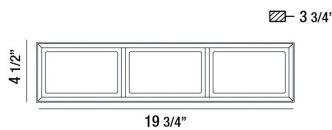

TECHNICAL DETAILS

Approval	:	
Title 24	:	Yes

PROJECT INFORMATION

Job Name: Date: Type:

Comments: