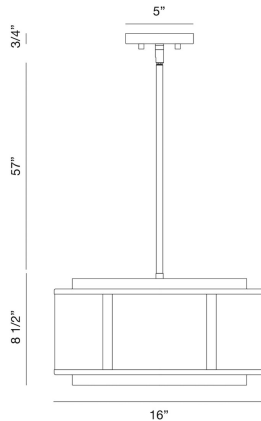

TAMBOURO, 3 LIGHT CONVERTIBLE PENDANT

PRODUCT DETAILS

| | | |
|-------------------------|---|-------------------------------|
| No. | : | 38274-015 |
| Product Color | : | MATTE BLACK WITH SATIN NICKEL |
| Product Material | : | METAL |
| Shade / Accent Colour | : | CLEAR GLASS |
| Shade / Accent Material | : | GLASS |
| Diameter | : | 16" |
| Height | : | 8.5" |
| Weight | : | 14lbs |

LIGHT SOURCE DETAILS

| | | |
|-------------------|---|--------------|
| Number of Bulbs | : | 3 |
| Light Source | : | Incandescent |
| Light Source Type | : | B10 |
| Input Voltage | : | 120V |
| Bulb Voltage | : | 120V |
| Socket Type | : | E12 |
| Wattage | : | 60W |
| Total Wattage | : | 180W |
| Bulb Included | : | No |
| Dimmable | : | Yes |

OPTIONS AVAILABLE

| ITEM NO. | FINISH | SHADE |
|-----------|-------------------------------|-------------|
| 38274-015 | MATTE BLACK WITH SATIN NICKEL | CLEAR GLASS |

TECHNICAL DETAILS

| | | |
|---------------------------|---|---------------------------------------------------------------------------------------|
| Hanging Support Type | : | ROD |
| Hanging Support Length | : | 57" |
| Rods Included | : | 3"+6"+12"+18"+18" |
| Canopy / Backplate Height | : | 5" |
| Canopy / Backplate Dia. | : | 0.75" |
| Location | : | DRY |
| Approval | : |  |