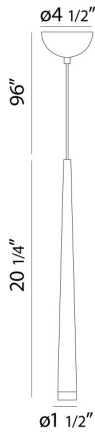

TASSONE, 5" PENDANT

OPTIONS AVAILABLE

ITEM NO.	FINISH	SHADE
28232-018	CHROME	FROSTED
28232-025	SATIN NICKEL	FROSTED
28232-049	WHITE	FROSTED

PRODUCT DETAILS

No.	: 28232-018
Product Color	: CHROME
Product Material	: METAL
Shade / Accent Colour	: FROSTED
Shade / Accent Material	: ACRYLIC
Diameter	: 1.5"
Height	: 20.25"
Overall Height	: 116.25"
Weight	: 1.9lbs

LIGHT SOURCE DETAILS

Light Source Type	: INTEGRATED LED
Input Voltage	: 120V
Bulb Voltage	: 120V
Socket Type	: LED
Total Wattage	: 5W
Delivered Lumens	: 330lm
Kelvin	: 3000K
CRI	: 80+
Dimmable	: Yes

TECHNICAL DETAILS

Light Direction	: Down
Hanging Support Type	: WIRE
Hanging Support Length	: 96"
Canopy / Backplate Height	: 2"
Canopy / Backplate Dia.	: 4.5"
Adjustable Lamp Head	: No
IP Rating	: DRY
Location	: DRY
Approval	: 