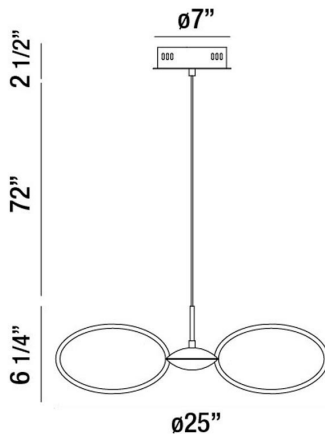

## TELA, 25" ROUND PENDANT

### PRODUCT DETAILS

No.	:	30039-025
Product Color	:	WHITE
Product Material	:	ALUMINUM
Shade / Accent Colour	:	FROSTED/WHITE
Shade / Accent Material	:	ACRYLIC/ALUMINUM
Diameter	:	25"
Height	:	6.25"
Overall Height	:	80.75"
Weight	:	4.8lbs

### TECHNICAL DETAILS

Light Direction	:	Down
Hanging Support Type	:	AIRCRAFT CABLE
Hanging Support Length	:	72"
Canopy / Backplate Height	:	2.5"
Canopy / Backplate Dia.	:	7"
Adjustable Lamp Head	:	No
IP Rating	:	DRY
Location	:	DRY
Approval	:	