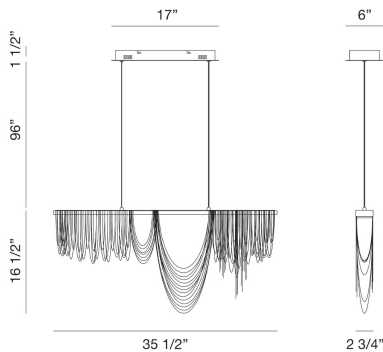

TENDA, LED CHANDELIER

PRODUCT DETAILS

No.	:	39283-016
Product Color	:	GOLD
Shade / Accent Colour	:	GOLD
Length	:	35.5"
Width	:	2.75"
Height	:	16.5"
Weight	:	12.6lbs

LIGHT SOURCE DETAILS

Light Source Type	:	INTEGRATED LED
Input Voltage	:	120V
Bulb Voltage	:	120V
Socket Type	:	LED
Total Wattage	:	48W
Delivered Lumens	:	2100lm
Kelvin	:	3000K
CRI	:	90
Dimmable	:	Yes

OPTIONS AVAILABLE

ITEM NO.	FINISH	SHADE
39283-016	GOLD	GOLD
39283-023	PAINTED BRUSHED BLACK	BLACK

TECHNICAL DETAILS

Hanging Support Type	:	AIRCRAFT CABLE
Hanging Support Length	:	96"
Canopy / Backplate Length	:	17"
Canopy / Backplate Height	:	6"
Canopy / Backplate Width	:	1.5"