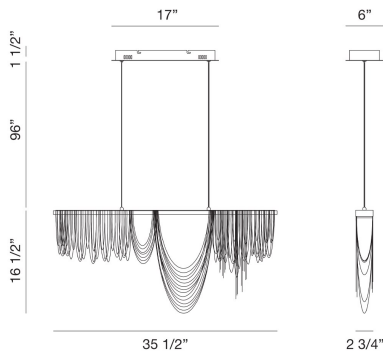

### PRODUCT DETAILS

No.	:	39283-023
Product Color	:	PAINTED BRUSHED BLACK
Shade / Accent Colour	:	BLACK
Length	:	35.5"
Width	:	2.75"
Height	:	16.5"
Weight	:	12.6lbs

### LIGHT SOURCE DETAILS

Light Source Type	:	INTEGRATED LED
Input Voltage	:	120V
Bulb Voltage	:	120V
Socket Type	:	LED
Total Wattage	:	48W
Delivered Lumens	:	2100lm
Kelvin	:	3000K
CRI	:	90
Dimmable	:	Yes

### TECHNICAL DETAILS

Hanging Support Type	:	AIRCRAFT CABLE
Hanging Support Length	:	96"
Canopy / Backplate Length	:	17"
Canopy / Backplate Height	:	6"
Canopy / Backplate Width	:	1.5"