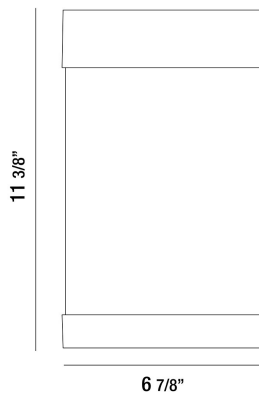

TIFFANY, SMALL OUTDOOR LED SURFACE MOUNT

PRODUCT DETAILS

| | | |
|-----------------------|---|------------------------|
| No. | : | 35891-017 |
| Product Color | : | BLACK |
| Shade / Accent Colour | : | BLACK WOOD GRAIN GLASS |
| Width | : | 6.875" |
| Height | : | 11.375" |
| Ext | : | 3.375" |
| Weight | : | 2.8lbs |

OPTIONS AVAILABLE

| ITEM NO. | FINISH | SHADE |
|-----------|--------|------------------------|
| 35891-017 | BLACK | BLACK WOOD GRAIN GLASS |

 - 3"

TECHNICAL DETAILS

| | | |
|---------------------------|---|---|
| Canopy / Backplate Length | : | 11.375" |
| Canopy / Backplate Height | : | 11.375" |
| Canopy / Backplate Width | : | 6.875" |
| IP Rating | : | 44 |
| Location | : | WET |
| Approval | : |  |
| Title 24 | : | Yes |