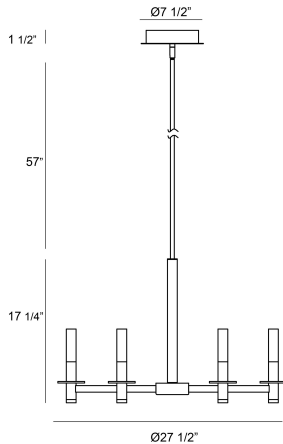

TORNA, 6LT LED CHANDELIER

PRODUCT DETAILS

No.	:	38440-014
Product Color	:	COFFEE GOLD
Product Material	:	METAL
Shade / Accent Colour	:	FROSTED ACRYLIC
Shade / Accent Material	:	ACRYLIC
Diameter	:	27.5"
Height	:	17.25"
Overall Height	:	73"
Weight	:	11lbs

LIGHT SOURCE DETAILS

Light Source Type	:	INTEGRATED LED
Input Voltage	:	24V
Bulb Voltage	:	120V
Socket Type	:	LED
Total Wattage	:	42.6W
Delivered Lumens	:	2260lm
Kelvin	:	3000K
CRI	:	90
Dimmable	:	Yes

OPTIONS AVAILABLE

ITEM NO.	FINISH	SHADE
38440-014	COFFEE GOLD	FROSTED ACRYLIC
38440-021	MATTE BLACK	FROSTED ACRYLIC

TECHNICAL DETAILS

Hanging Support Type	:	ROD
Hanging Support Length	:	57"
Canopy / Backplate Height	:	1.5"
Canopy / Backplate Dia.	:	7.5"
IP Rating	:	IP20
Location	:	DRY
Approval	:	
Title 24	:	Yes