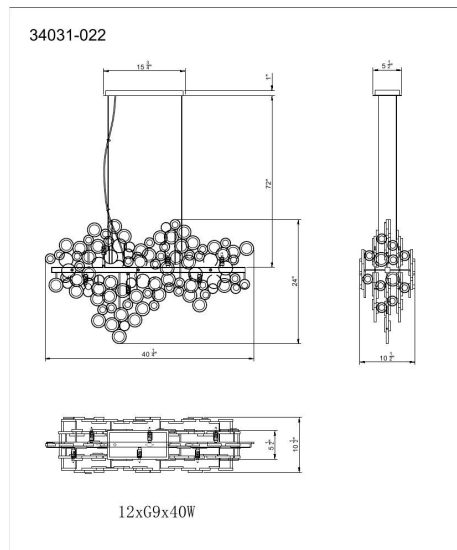

TRENTO, 12-LIGHT LINEAR CHANDELIER

PRODUCT DETAILS

No.	:	34031-022
Product Color	:	ANTIQUÉ GOLD
Product Material	:	METAL
Shade / Accent Colour	:	CLEAR
Shade / Accent Material	:	HAND PRESSED GLASS
Length	:	40.25"
Width	:	10.5"
Height	:	24"
Overall Height	:	97"
Weight	:	38lbs

LIGHT SOURCE DETAILS

Number of Bulbs	:	12
Light Source	:	Halogen
Light Source Type	:	G9
Input Voltage	:	120V
Bulb Voltage	:	120V
Socket Type	:	G9
Wattage	:	40W
Total Wattage	:	480W
Bulb Included	:	Yes
Dimmable	:	Yes

OPTIONS AVAILABLE

ITEM NO.	FINISH	SHADE
34031-018	CHAMPAGNE SILVER	CLEAR
34031-022	ANTIQUÉ GOLD	CLEAR

TECHNICAL DETAILS

Hanging Support Type	:	AIRCRAFT CABLE
Hanging Support Length	:	72"
Canopy / Backplate Length	:	15.75"
Canopy / Backplate Height	:	1"
Canopy / Backplate Width	:	5.5"
IP Rating	:	DRY
Location	:	DRY
Approval	:	