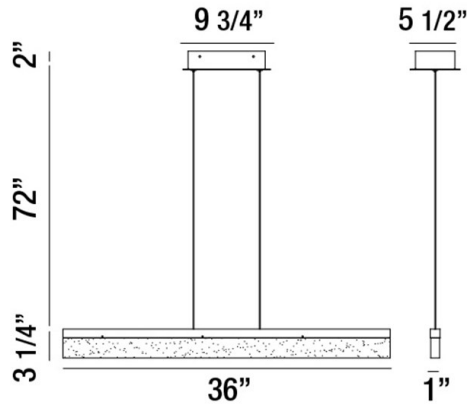

TUNNEL, 36" LINEAR PENDANT

PRODUCT DETAILS

No.	:	31467-023
Product Color	:	WHITE
Product Material	:	ALUMINUM
Shade / Accent Colour	:	FROSTED
Shade / Accent Material	:	ACRYLIC
Length	:	36"
Width	:	1"
Height	:	3.25"
Overall Height	:	77.25"
Weight	:	9.6lbs

LIGHT SOURCE DETAILS

Light Source Type	:	INTEGRATED LED
Input Voltage	:	120V
Bulb Voltage	:	120V
Socket Type	:	LED
Total Wattage	:	24W
Delivered Lumens	:	1750lm
Kelvin	:	3000K
CRI	:	80+
Dimmable	:	Yes

OPTIONS AVAILABLE

ITEM NO.	FINISH	SHADE
31467-023	WHITE	FROSTED

TECHNICAL DETAILS

Light Direction	:	Down
Hanging Support Type	:	AIRCRAFT CABLE
Hanging Support Length	:	72"
Canopy / Backplate Length	:	9.75"
Canopy / Backplate Height	:	2"
Canopy / Backplate Width	:	5.5"
Adjustable Lamp Head	:	No
IP Rating	:	DRY
Location	:	DRY
Approval	:	