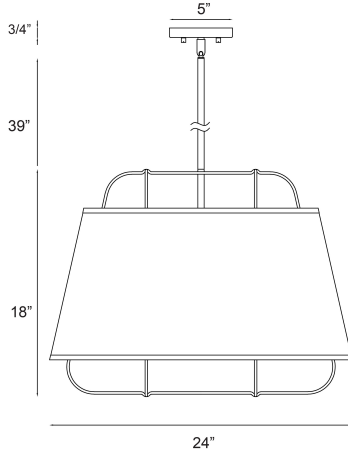

TURA, 6 LIGHT PENDANT

PRODUCT DETAILS

No.	:	38145-018
Product Color	:	BRASS
Product Material	:	METAL
Shade / Accent Colour	:	WHITE/GOLD
Shade / Accent Material	:	~
Diameter	:	24"
Height	:	18"
Overall Height	:	57"
Weight	:	8.3lbs

LIGHT SOURCE DETAILS

Number of Bulbs	:	6
Light Source Type	:	B10
Input Voltage	:	120V
Bulb Voltage	:	120V
Socket Type	:	E12
Wattage	:	60W
Total Wattage	:	360W
Bulb Included	:	No
Dimmable	:	No

OPTIONS AVAILABLE

ITEM NO.	FINISH	SHADE
38145-018	BRASS	WHITE/GOLD
38145-025	BLACK	BLACK/GOLD

TECHNICAL DETAILS

Hanging Support Type	:	ROD
Hanging Support Length	:	39"
Rods Included	:	3"+6"+12"+18"
Canopy / Backplate Height	:	0.75"
Canopy / Backplate Dia.	:	5"
Location	:	DRY
Approval	:	