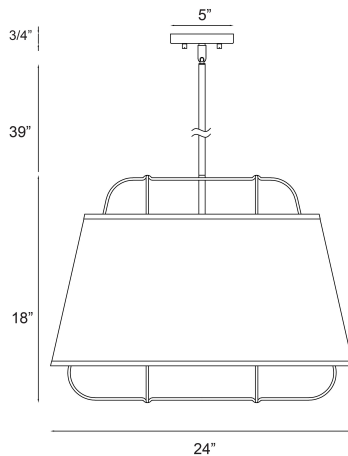

### PRODUCT DETAILS

No.	:	38145-025
Product Color	:	BLACK
Product Material	:	METAL
Shade / Accent Colour	:	BLACK/GOLD
Shade / Accent Material	:	~
Diameter	:	24"
Height	:	18"
Overall Height	:	57"
Weight	:	8.3lbs

### LIGHT SOURCE DETAILS

Number of Bulbs	:	6
Light Source Type	:	B10
Input Voltage	:	120V
Bulb Voltage	:	120V
Socket Type	:	E12
Wattage	:	60W
Total Wattage	:	360W
Bulb Included	:	No
Dimmable	:	No

### TECHNICAL DETAILS

Hanging Support Type	:	ROD
Hanging Support Length	:	39"
Rods Included	:	3"+6"+12"+18"
Canopy / Backplate Height	:	0.75"
Canopy / Backplate Dia.	:	5"
Location	:	DRY
Approval	:	