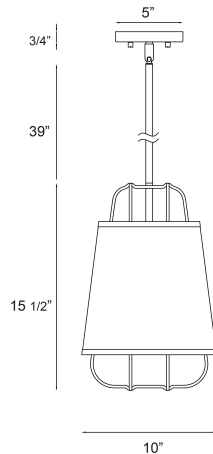

TURA, 1 LIGHT PENDANT

PRODUCT DETAILS

No.	:	38147-029
Product Color	:	BLACK
Product Material	:	METAL
Shade / Accent Colour	:	BLACK/GOLD
Shade / Accent Material	:	~
Diameter	:	10"
Height	:	15.5"
Overall Height	:	55"
Weight	:	4.4lbs

LIGHT SOURCE DETAILS

Number of Bulbs	:	1
Light Source Type	:	A19
Input Voltage	:	120V
Bulb Voltage	:	120V
Socket Type	:	E26
Wattage	:	60W
Total Wattage	:	60W
Bulb Included	:	No
Dimmable	:	No

OPTIONS AVAILABLE

ITEM NO.	FINISH	SHADE
38147-012	BRASS	WHITE/GOLD
38147-029	BLACK	BLACK/GOLD

TECHNICAL DETAILS

Hanging Support Type	:	ROD
Hanging Support Length	:	39"
Rods Included	:	3"+6"+12"+18"
Canopy / Backplate Height	:	0.75"
Canopy / Backplate Dia.	:	5"
Location	:	DRY
Approval	:	