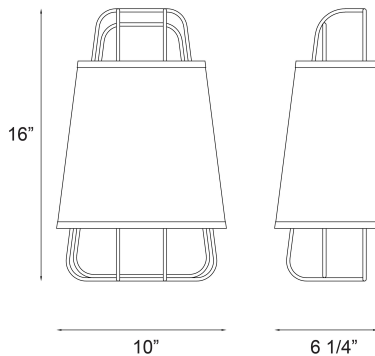

TURA, 1 LIGHT WALL SCONCE

PRODUCT DETAILS

No.	:	38144-011
Product Color	:	BRASS
Product Material	:	METAL
Shade / Accent Colour	:	WHITE/GOLD
Shade / Accent Material	:	~
Width	:	10"
Height	:	16"
Ext	:	6"
Weight	:	2.6lbs

ITEM NO.	FINISH	SHADE
38144-011	BRASS	WHITE/GOLD
38144-028	BLACK	BLACK/GOLD

TECHNICAL DETAILS

Canopy / Backplate Length	:	5"
Canopy / Backplate Height	:	0.75"
Canopy / Backplate Width	:	8.25"
Location	:	DRY
Approval	:	