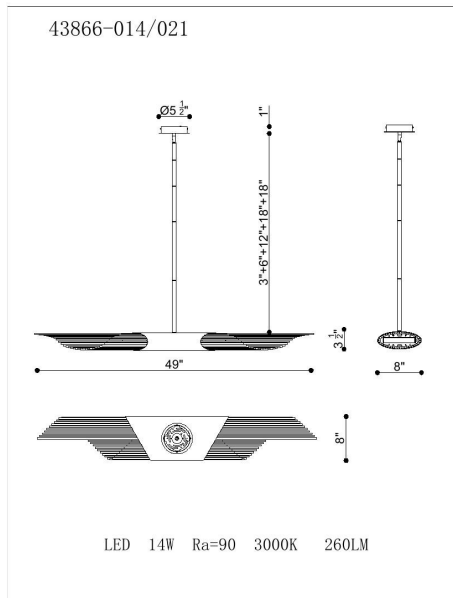

### PRODUCT DETAILS

No.	:	43866-014
Product Color	:	BLACK
Length	:	49"
Width	:	8"
Height	:	3.5"

### TECHNICAL DETAILS

Hanging Support Type	:	ROD
Hanging Support Length	:	72"
Canopy / Backplate Height	:	1"
Canopy / Backplate Dia.	:	5.5"
Location	:	DRY
Title 24	:	Yes