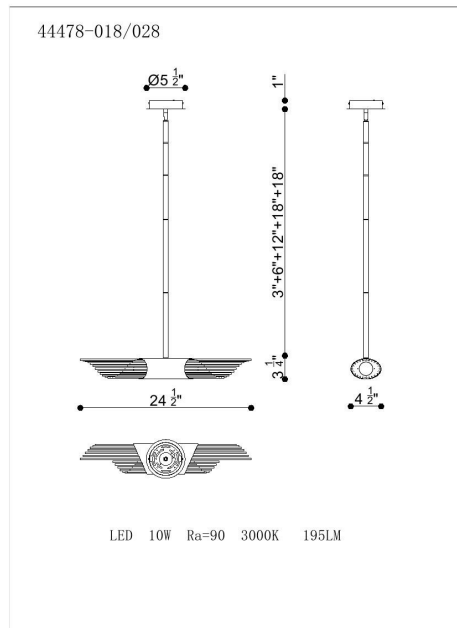

### PRODUCT DETAILS

No.	:	44478-018
Product Color	:	BLACK
Shade / Accent Colour	:	GOL
Length	:	24"
Width	:	4.5"
Height	:	3.25"

### TECHNICAL DETAILS

Hanging Support Type	:	ROD
Hanging Support Length	:	72"
Canopy / Backplate Height	:	1"
Canopy / Backplate Dia.	:	5.5"
Location	:	DRY
Title 24	:	Yes