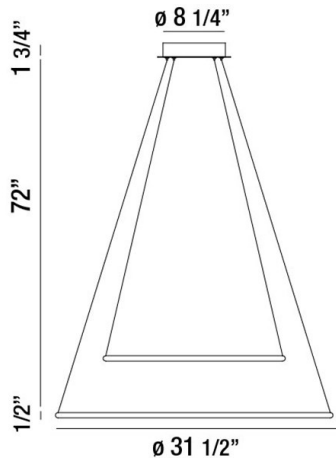

VALLEY, 32" ROUND PENDANT

OPTIONS AVAILABLE

ITEM NO.	FINISH	SHADE
31861-014	CHROME	OPAL WHITE

PRODUCT DETAILS

No.	:	31861-014
Product Color	:	CHROME
Product Material	:	METAL
Shade / Accent Colour	:	OPAL WHITE
Shade / Accent Material	:	ACRYLIC
Diameter	:	31.5"
Height	:	0.5"
Overall Height	:	74.25"
Weight	:	6lbs

LIGHT SOURCE DETAILS

Light Source Type	:	INTEGRATED LED
Input Voltage	:	120V
Bulb Voltage	:	120V
Total Wattage	:	52W
Delivered Lumens	:	1650lm
Kelvin	:	3000K
CRI	:	80+
Dimmable	:	Yes

TECHNICAL DETAILS

Light Direction	:	Down
Hanging Support Type	:	AIRCRAFT CABLE
Hanging Support Length	:	72"
Canopy / Backplate Height	:	1.75"
Canopy / Backplate Dia.	:	8.25"
Adjustable Lamp Head	:	No
IP Rating	:	DRY
Location	:	DRY
Approval	:	