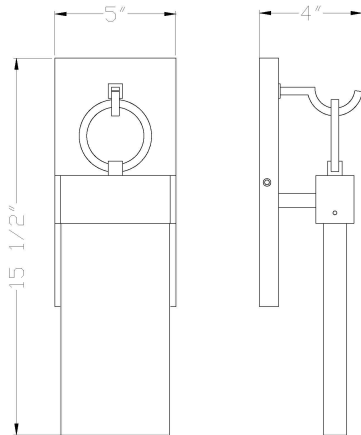

### PRODUCT DETAILS

No.	:	41904-015
Product Color	:	SATIN BLACK
Product Material	:	DIE CAST ALUMINUM WITH WHITE GLASS PANEL
Shade / Accent Colour	:	TEXTURE PRESS GLASS
Shade / Accent Material	:	GLASS
Width	:	5"
Height	:	15.5"
Ext	:	4"

### LIGHT SOURCE DETAILS

Light Source Type	:	INTEGRATED LED
Input Voltage	:	120V
Bulb Voltage	:	120V
Socket Type	:	LED
Total Wattage	:	8W
Initial Lumens	:	240lm
Kelvin	:	3000K
CRI	:	90
Dimmable	:	Yes

### TECHNICAL DETAILS

Canopy / Backplate Length	:	10.25"
Canopy / Backplate Width	:	5"
Location	:	WET
Approval	:	