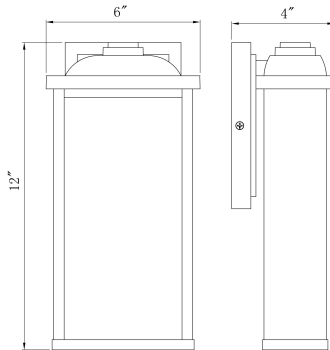

VENYA, SMALL OUTDOOR WALL SCONCE

PRODUCT DETAILS

No.	:	44476-014
Product Color	:	BLACK
Width	:	6"
Height	:	12"
Ext	:	4"

LIGHT SOURCE DETAILS

Light Source Type	:	INTEGRATED LED
Input Voltage	:	120V
Bulb Voltage	:	120V
Socket Type	:	LED
Total Wattage	:	8W
Delivered Lumens	:	400lm
Kelvin	:	3000K
CRI	:	90+
Dimmable	:	Yes

OPTIONS AVAILABLE

ITEM NO.	FINISH	SHADE
44476-014	BLACK	

TECHNICAL DETAILS

Canopy / Backplate Length	:	6.5"
Canopy / Backplate Height	:	1"
Canopy / Backplate Width	:	4.5"
Location	:	WET

44476-014

PROJECT INFORMATION