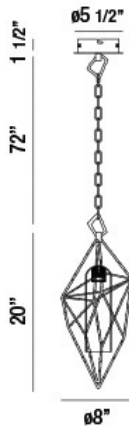

VERDINO, 8" ROUND PENDANT

PRODUCT DETAILS

No.	:	33757-018
Product Color	:	ROSE GOLD
Product Material	:	METAL
Shade / Accent Colour	:	CLEAR
Shade / Accent Material	:	TEXTURED GLASS
Diameter	:	8"
Height	:	20"
Overall Height	:	93.5"
Weight	:	5.7lbs

LIGHT SOURCE DETAILS

Light Source Type	:	INTEGRATED LED
Input Voltage	:	120V
Bulb Voltage	:	120V
Socket Type	:	LED
Total Wattage	:	5W
Delivered Lumens	:	540lm
Kelvin	:	4000K
CRI	:	90+
Dimmable	:	Yes

OPTIONS AVAILABLE

ITEM NO.	FINISH	SHADE
33757-018	ROSE GOLD	CLEAR

TECHNICAL DETAILS

Hanging Support Type	:	CHAIN
Hanging Support Length	:	72"
Canopy / Backplate Height	:	1.5"
Canopy / Backplate Dia.	:	5.5"
IP Rating	:	DRY
Location	:	DRY
Approval	:	