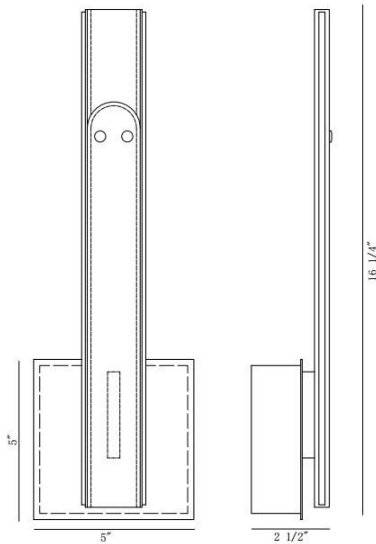

VERDURA, SMALL LED WALL SCONCE

PRODUCT DETAILS

No.	:	43892-013
Product Color	:	BLACK
Width	:	5"
Height	:	16.25"
Ext	:	2.5"

LIGHT SOURCE DETAILS

Light Source Type	:	INTEGRATED LED
Input Voltage	:	120V
Bulb Voltage	:	120V
Socket Type	:	LED
Total Wattage	:	15W
Delivered Lumens	:	340lm
Kelvin	:	3500K
CRI	:	90+
Dimmable	:	Yes

OPTIONS AVAILABLE

ITEM NO.	FINISH	SHADE
43892-013	BLACK	
43892-037	GREY	

TECHNICAL DETAILS

Canopy / Backplate Length	:	5"
Canopy / Backplate Height	:	1.5"
Canopy / Backplate Width	:	5"
Location	:	DRY
Title 24	:	Yes