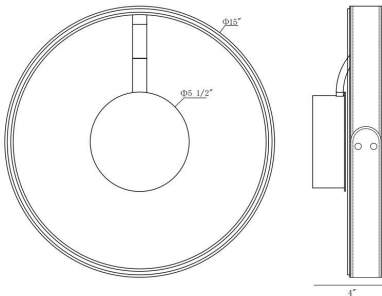

VERDURA, ROUND LED FLUSHMOUNT

PRODUCT DETAILS

No.	:	43893-010
Product Color	:	BLACK
Diameter	:	15"
Height	:	4"
Overall Height	:	4"

LIGHT SOURCE DETAILS

Light Source Type	:	INTEGRATED LED
Input Voltage	:	120V
Bulb Voltage	:	36-41V
Socket Type	:	LED
Total Wattage	:	38W
Delivered Lumens	:	955lm
Kelvin	:	3500K
CRI	:	90+
Dimmable	:	Yes

OPTIONS AVAILABLE

ITEM NO.	FINISH	SHADE
43893-010	BLACK	
43893-034	GREY	

TECHNICAL DETAILS

Canopy / Backplate Height	:	1.75"
Canopy / Backplate Dia.	:	5.5"
Location	:	DRY
Title 24	:	Yes

PROJECT INFORMATION