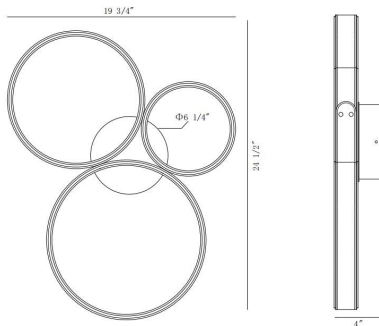

VERDURA, ROUND LED FLUSHMOUNT

PRODUCT DETAILS

No.	:	43894-017
Product Color	:	BLACK
Length	:	19.75"
Width	:	24.5"
Height	:	4"
Ext	:	4.25"

LIGHT SOURCE DETAILS

Light Source Type	:	INTEGRATED LED
Input Voltage	:	120V
Bulb Voltage	:	120V
Socket Type	:	LED
Total Wattage	:	80W
Delivered Lumens	:	2080lm
Kelvin	:	3500K
CRI	:	90+
Dimmable	:	Yes

OPTIONS AVAILABLE

ITEM NO.	FINISH	SHADE
43894-017	BLACK	
43894-031	GREY	

TECHNICAL DETAILS

Canopy / Backplate Height	:	2"
Canopy / Backplate Dia.	:	6.25"
Location	:	DRY
Title 24	:	Yes

PROJECT INFORMATION

 Job Name: Date: Type: