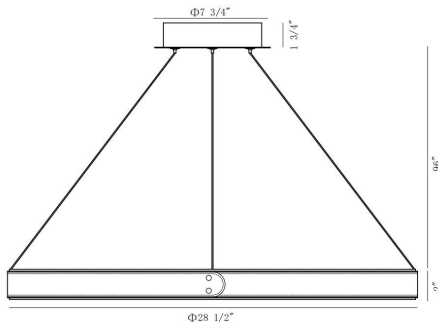

VERDURA, SMALL ROUND CHANDELIER

PRODUCT DETAILS

No.	:	43897-018
Product Color	:	BLACK
Width	:	28.5"
Height	:	2"

LIGHT SOURCE DETAILS

Light Source Type	:	INTEGRATED LED
Input Voltage	:	120V
Bulb Voltage	:	24V
Socket Type	:	LED
Total Wattage	:	70W
Delivered Lumens	:	2025lm
Kelvin	:	3500K
CRI	:	90+
Dimmable	:	Yes

OPTIONS AVAILABLE

ITEM NO.	FINISH	SHADE
43897-018	BLACK	
43897-032	GREY	

TECHNICAL DETAILS

Hanging Support Type	:	WIRE
Hanging Support Length	:	96"
Canopy / Backplate Height	:	1.75"
Canopy / Backplate Dia.	:	7.75"
Location	:	DRY
Title 24	:	Yes