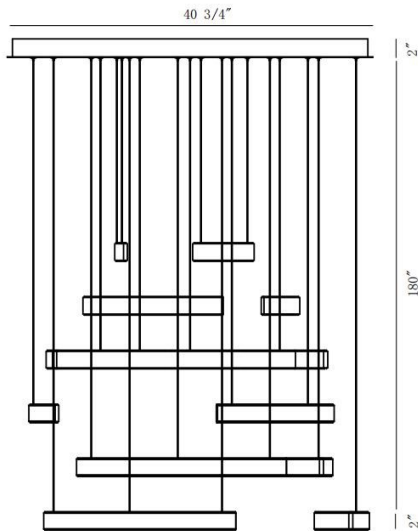

VERDURA, 1-LIGHT LED CHANDELIER

PRODUCT DETAILS

No.	:	43902-019
Product Color	:	BLACK
Width	:	40.75"
Height	:	2"
Weight	:	73lbs

LIGHT SOURCE DETAILS

Light Source Type	:	INTEGRATED LED
Input Voltage	:	120V
Bulb Voltage	:	24V
Socket Type	:	LED
Total Wattage	:	269W
Delivered Lumens	:	3510lm
Kelvin	:	3500K
CRI	:	90+
Dimmable	:	Yes

OPTIONS AVAILABLE

ITEM NO.	FINISH	SHADE
43902-019	BLACK	
43902-038	GREY	

TECHNICAL DETAILS

Hanging Support Type	:	WIRE
Hanging Support Length	:	180"
Canopy / Backplate Height	:	2"
Canopy / Backplate Dia.	:	40.75"
Location	:	DRY
Title 24	:	Yes