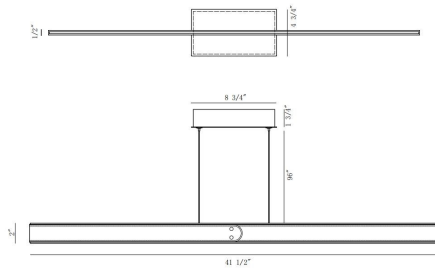

VERDURA, 1-LIGHT RECTANGULAR PENDANT

PRODUCT DETAILS

No.	:	44298-012
Product Color	:	BLACK
Length	:	41.5"
Width	:	0.5"
Height	:	2"

LIGHT SOURCE DETAILS

Light Source Type	:	INTEGRATED LED
Input Voltage	:	120V
Bulb Voltage	:	24V
Socket Type	:	LED
Total Wattage	:	35W
Delivered Lumens	:	880lm
Kelvin	:	3500K
CRI	:	90+
Dimmable	:	Yes

OPTIONS AVAILABLE

ITEM NO.	FINISH	SHADE
44298-012	BLACK	
44298-029	GREY	

TECHNICAL DETAILS

Hanging Support Type	:	WIRE
Hanging Support Length	:	96"
Canopy / Backplate Length	:	8.75"
Canopy / Backplate Height	:	4.75"
Canopy / Backplate Width	:	1.75"
Location	:	DRY
Title 24	:	Yes