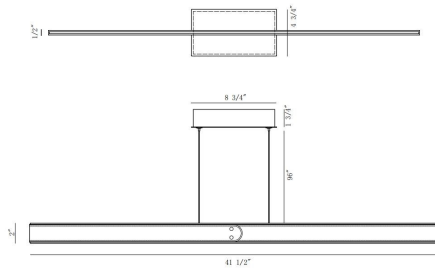

### PRODUCT DETAILS

No.	:	44298-029
Product Color	:	GREY
Length	:	41.5"
Width	:	0.5"
Height	:	2"

### TECHNICAL DETAILS

Hanging Support Type	:	WIRE
Hanging Support Length	:	96"
Canopy / Backplate Length	:	8.75"
Canopy / Backplate Height	:	4.75"
Canopy / Backplate Width	:	1.75"
Location	:	DRY
Title 24	:	Yes