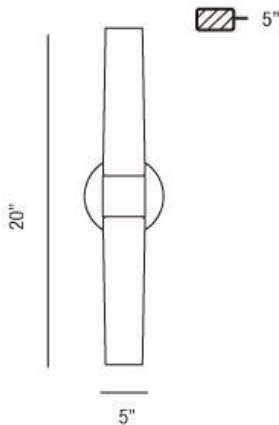

### PRODUCT DETAILS

No.	:	23274-020
Product Color	:	BRUSHED NICKEL
Product Material	:	METAL
Shade / Accent Colour	:	FROSTED
Shade / Accent Material	:	GLASS
Width	:	5"
Height	:	20"
Ext	:	5"
Weight	:	3.1lbs

### TECHNICAL DETAILS

Light Direction	:	Up and Down
Canopy / Backplate Height	:	0.68"
Canopy / Backplate Dia.	:	4.75"
Adjustable Lamp Head	:	No
Mounting	:	Up or Down
IP Rating	:	DRY
Approval	:	