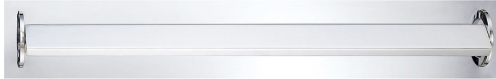

## VIOLA, EXTRA LARGE LED VANITY

### PRODUCT DETAILS

No.	:	31637-015
Product Color	:	CHROME
Product Material	:	METAL
Shade / Accent Colour	:	WHITE
Shade / Accent Material	:	ACRYLIC
Width	:	34"
Height	:	5"
Ext	:	3.5"
Weight	:	6.3lbs

### OPTIONS AVAILABLE

ITEM NO.	FINISH	SHADE
31637-015	CHROME	WHITE

### TECHNICAL DETAILS

Light Direction	:	Down
Canopy / Backplate Length	:	33"
Canopy / Backplate Height	:	0.75"
Canopy / Backplate Width	:	3.375"
Adjustable Lamp Head	:	No
Mounting	:	Up or Down
IP Rating	:	DRY
Location	:	DRY
Approval	:	