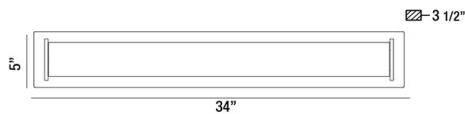

### PRODUCT DETAILS

No.	:	31637-015
Product Color	:	CHROME
Product Material	:	METAL
Shade / Accent Colour	:	WHITE
Shade / Accent Material	:	ACRYLIC
Width	:	34"
Height	:	5"
Ext	:	3.5"
Weight	:	6.3lbs

### TECHNICAL DETAILS

Light Direction	:	Down
Canopy / Backplate Length	:	33"
Canopy / Backplate Height	:	0.75"
Canopy / Backplate Width	:	3.375"
Adjustable Lamp Head	:	No
Mounting	:	Up or Down
IP Rating	:	DRY
Location	:	DRY
Approval	:	