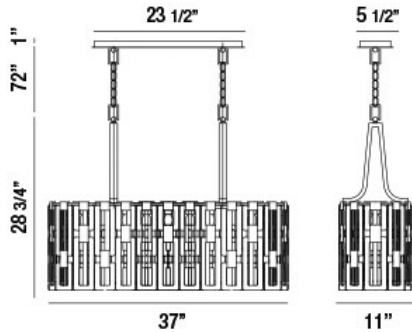

VIVIANA, 37" OVAL CHANDELIER

PRODUCT DETAILS

No.	:	33742-014
Product Color	:	CHROME
Product Material	:	METAL
Shade / Accent Colour	:	CLEAR
Shade / Accent Material	:	HAND PRESSED GLASS
Length	:	37"
Width	:	11"
Height	:	28.75"
Overall Height	:	101.75"
Weight	:	52.8lbs

LIGHT SOURCE DETAILS

Number of Bulbs	:	7
Light Source	:	Incandescent
Light Source Type	:	B10
Input Voltage	:	120V
Bulb Voltage	:	120V
Socket Type	:	E12
Wattage	:	40W
Total Wattage	:	280W
Bulb Included	:	No
Dimmable	:	Yes

OPTIONS AVAILABLE

ITEM NO.	FINISH	SHADE
33742-014	CHROME	CLEAR

TECHNICAL DETAILS

Hanging Support Type	:	CHAIN
Hanging Support Length	:	72"
Canopy / Backplate Length	:	23.5"
Canopy / Backplate Height	:	1"
Canopy / Backplate Width	:	5.5"
IP Rating	:	DRY
Location	:	DRY
Approval	:	