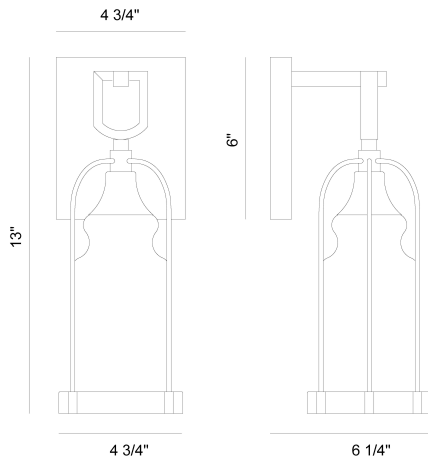

YASMIN, 1 LT WALL SCONCE

PRODUCT DETAILS

No.	:	42725-026
Product Color	:	AGED GOLD
Product Material	:	POWDER COATING OVER GALVANIZED STEEL
Shade / Accent Material	:	HAND BLOWN GLASS
Width	:	4.75"
Height	:	13"
Overall Height	:	13"
Ext	:	6.25"

LIGHT SOURCE DETAILS

Number of Bulbs	:	1
Light Source Type	:	T10
Input Voltage	:	120V
Bulb Voltage	:	120V
Socket Type	:	E26
Wattage	:	60W
Total Wattage	:	360W
Bulb Included	:	No
Dimmable	:	Yes

OPTIONS AVAILABLE

ITEM NO.	FINISH	SHADE
42725-015	SATIN BLACK	
42725-026	AGED GOLD	

TECHNICAL DETAILS

Light Direction	:	Down
Hanging Support Length	:	72"
Canopy / Backplate Length	:	6"
Canopy / Backplate Height	:	0.75"
Canopy / Backplate Width	:	4.75"
Location	:	WET
Approval	:	