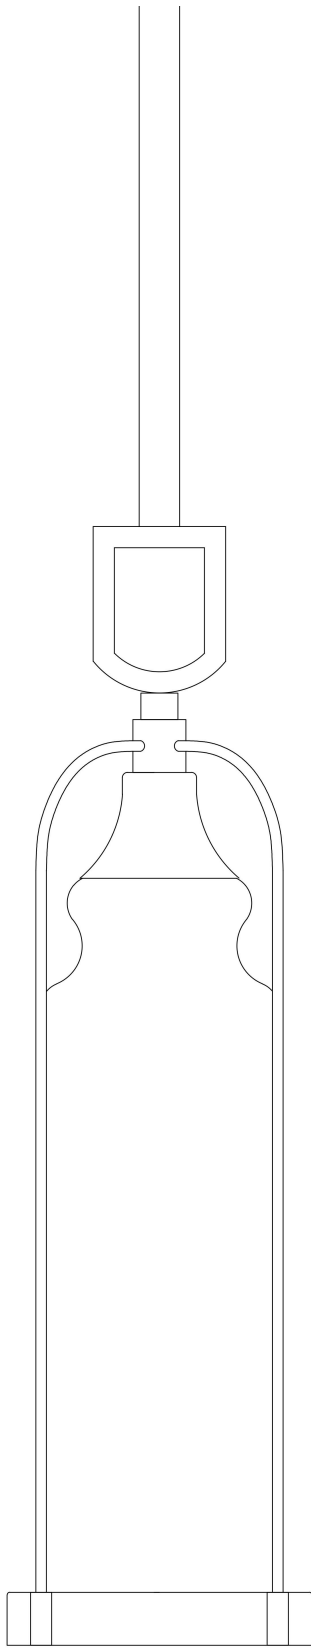

YASMIN, 1 LT MINI PENDANT

PRODUCT DETAILS

No.	:	42727-026
Product Color	:	AGED GOLD
Product Material	:	POWDER COATING OVER GALVANIZED STEEL
Shade / Accent Material	:	HAND BLOWN GLASS
Diameter	:	5"
Height	:	16.75"

LIGHT SOURCE DETAILS

Number of Bulbs	:	1
Light Source Type	:	T10
Input Voltage	:	120V
Bulb Voltage	:	120V
Socket Type	:	E26
Wattage	:	60W
Total Wattage	:	60W
Bulb Included	:	No
Dimmable	:	Yes

OPTIONS AVAILABLE

ITEM NO.	FINISH	SHADE
42727-019	SATIN BLACK	
42727-026	AGED GOLD	

TECHNICAL DETAILS

Hanging Support Length	:	57"
Canopy / Backplate Height	:	1"
Canopy / Backplate Dia.	:	4.75"
Location	:	WET
Approval	:	

PROJECT INFORMATION

Job Name:	<input type="text"/>	Date:	<input type="text"/>	Type:	<input type="text"/>
Comments:	<input type="text"/>				

16 3/4"

5"

42727