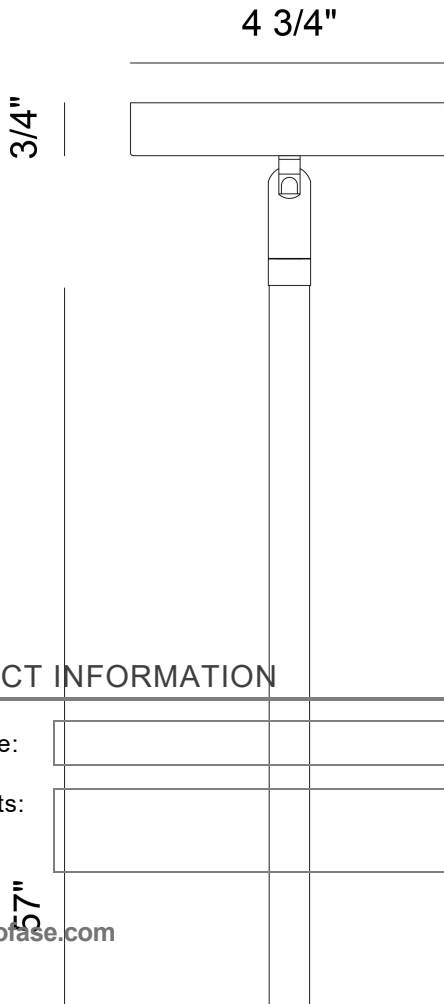

YASMIN, 1 LT MINI PENDANT

PRODUCT DETAILS

No.	:	42727-026
Product Color	:	AGED GOLD
Product Material	:	POWDER COATING OVER GALVANIZED STEEL
Shade / Accent Material	:	HAND BLOWN GLASS
Diameter	:	5"
Height	:	16.75"

LIGHT SOURCE DETAILS

Number of Bulbs	:	1
Light Source Type	:	T10
Input Voltage	:	120V
Bulb Voltage	:	120V
Socket Type	:	E26
Wattage	:	60W
Total Wattage	:	60W
Bulb Included	:	No
Dimmable	:	Yes

OPTIONS AVAILABLE

ITEM NO.	FINISH	SHADE
42727-019	SATIN BLACK	
42727-026	AGED GOLD	

TECHNICAL DETAILS

Hanging Support Length	:	57"
Canopy / Backplate Height	:	1"
Canopy / Backplate Dia.	:	4.75"
Location	:	WET
Approval	:	