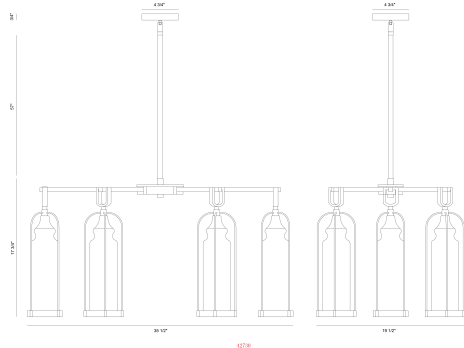

### PRODUCT DETAILS

No.	:	42730-028
Product Color	:	AGED GOLD
Product Material	:	POWDER COATING OVER GALVANIZED STEEL
Shade / Accent Material	:	HAND BLOWN GLASS
Length	:	35.5"
Width	:	17.75"
Height	:	19.5"
Weight	:	15lbs

### LIGHT SOURCE DETAILS

Number of Bulbs	:	6
Light Source Type	:	T10
Input Voltage	:	120V
Bulb Voltage	:	120V
Socket Type	:	E26
Wattage	:	60W
Total Wattage	:	360W
Bulb Included	:	No
Dimmable	:	Yes

### TECHNICAL DETAILS

Hanging Support Length	:	57"
Canopy / Backplate Height	:	0.5"
Canopy / Backplate Dia.	:	4.75"
Location	:	WET
Approval	:	