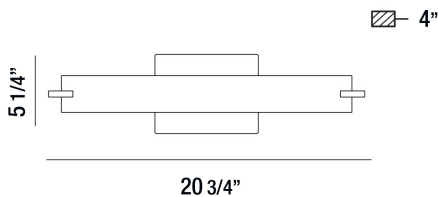

### PRODUCT DETAILS

No.	:	30179-011
Product Color	:	CHROME
Product Material	:	METAL
Shade / Accent Colour	:	FROSTED
Shade / Accent Material	:	GLASS
Width	:	20.75"
Height	:	5.25"
Ext	:	4"
Weight	:	2.9lbs

### TECHNICAL DETAILS

Light Direction	:	Up and Down
Canopy / Backplate Length	:	4.34"
Canopy / Backplate Height	:	1.375"
Canopy / Backplate Width	:	4.34"
Adjustable Lamp Head	:	No
Mounting	:	Up or Down
IP Rating	:	DRY
Location	:	DRY
Approval	:	