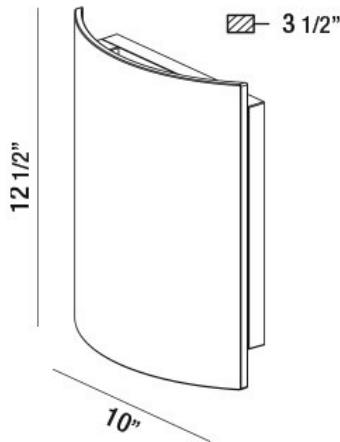

TECHNICAL DETAILS

IP Rating	:	54
Location	:	WET
Approval	:	
Title 24	:	Yes

PROJECT INFORMATION

Job Name: Date: Type:

Comments: