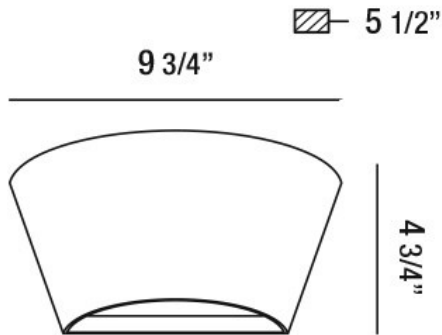

34175, OUTDOOR LED WALL MOUNT

PRODUCT DETAILS

No.	:	34175-019
Product Color	:	MARINE GREY
Width	:	9.75"
Height	:	4.75"
Ext	:	5.5"
Weight	:	3.8lbs

LIGHT SOURCE DETAILS

Light Source Type	:	INTEGRATED LED
Input Voltage	:	120V
Bulb Voltage	:	120V
Socket Type	:	LED
Total Wattage	:	18W
Initial Lumens	:	860lm
Kelvin	:	3000K
CRI	:	80
Dimmable	:	No

OPTIONS AVAILABLE

ITEM NO.	FINISH	SHADE
34175-019	MARINE GREY	

TECHNICAL DETAILS

IP Rating	:	54
Location	:	WET
Approval	:	
Title 24	:	Yes

PROJECT INFORMATION

Job Name: Date: Type:

Comments: