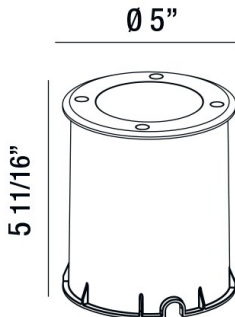

31595, INGROUND, ROUND, 3X2W LED, STAINLESS STL

PRODUCT DETAILS

No.	:	31595-018
Product Color	:	STAINLESS STEEL
Shade / Accent Colour	:	STAINLESS STEEL
Diameter	:	5"
Height	:	5.6875"
Weight	:	1.9lbs

LIGHT SOURCE DETAILS

Light Source Type	:	INTEGRATED LED
Input Voltage	:	120V
Bulb Voltage	:	120V
Socket Type	:	LED
Total Wattage	:	6W
Initial Lumens	:	270lm
Kelvin	:	3000K
CRI	:	80
Dimmable	:	No

OPTIONS AVAILABLE

ITEM NO.	FINISH	SHADE
31595-018	STAINLESS STEEL	STAINLESS STEEL

TECHNICAL DETAILS

Light Direction	:	Up
Driver	:	Electronic driver 120V 50/60Hz
Adjustable Lamp Head	:	No
IP Rating	:	67
Location	:	WET
Approval	:	
Title 24	:	Yes
Beam Angle	:	25
Horizontal Adjustment	:	15