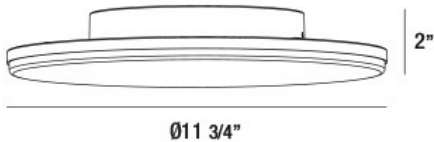

34118, ROUND OUTDOOR LED SURFACEMNT

PRODUCT DETAILS

No.	:	34118-016
Product Color	:	GRAPHITE GREY
Shade / Accent Colour	:	FROSTED ACRYLIC
Diameter	:	11.75"
Height	:	2"
Weight	:	3.7lbs

LIGHT SOURCE DETAILS

Light Source Type	:	INTEGRATED LED
Input Voltage	:	120V
Bulb Voltage	:	120V
Socket Type	:	LED
Total Wattage	:	20W
Initial Lumens	:	1000lm
Kelvin	:	3000K
CRI	:	80
Dimmable	:	No

OPTIONS AVAILABLE

ITEM NO.	FINISH	SHADE
34118-016	GRAPHITE GREY	FROSTED ACRYLIC

TECHNICAL DETAILS

Canopy / Backplate Height	:	1.5"
Canopy / Backplate Dia.	:	6.75"
IP Rating	:	54
Location	:	WET
Approval	:	
Title 24	:	Yes

PROJECT INFORMATION

 Job Name: Date: Type:

 Comments: