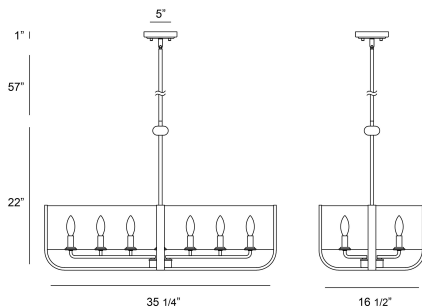

CAMPISI, 8 LIGHT OVAL CHANDELIER

PRODUCT DETAILS

No.	:	38157-035
Product Color	:	BLACK
Product Material	:	METAL
Shade / Accent Colour	:	CLEAR GLASS
Shade / Accent Material	:	GLASS
Length	:	35"
Width	:	16"
Height	:	22.5"
Overall Height	:	80"
Weight	:	14.5lbs

LIGHT SOURCE DETAILS

Number of Bulbs	:	8
Light Source Type	:	B10
Input Voltage	:	120V
Bulb Voltage	:	120V
Socket Type	:	E12
Wattage	:	60W
Total Wattage	:	480W
Bulb Included	:	No
Dimmable	:	No

OPTIONS AVAILABLE

ITEM NO.	FINISH	SHADE
38157-011	BRASS	CLEAR GLASS
38157-028	CHROME	CLEAR GLASS
38157-035	BLACK	CLEAR GLASS

TECHNICAL DETAILS

Hanging Support Type	:	ROD
Hanging Support Length	:	57"
Rods Included	:	3"+6"+12"+18"+18"
Canopy / Backplate Height	:	1"
Canopy / Backplate Dia.	:	5"
Location	:	DRY
Approval	:	