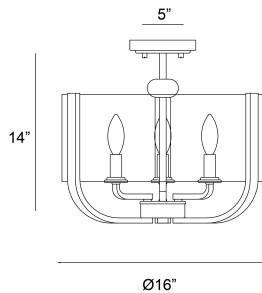

CAMPISI, 3 LIGHT SEMI FLUSHMOUNT

PRODUCT DETAILS

No.	:	38156-038
Product Color	:	BLACK
Product Material	:	METAL
Shade / Accent Colour	:	CLEAR GLASS
Shade / Accent Material	:	GLASS
Diameter	:	16"
Height	:	12.75"
Weight	:	7.5lbs

LIGHT SOURCE DETAILS

Number of Bulbs	:	3
Light Source Type	:	B10
Input Voltage	:	120V
Bulb Voltage	:	120V
Socket Type	:	E12
Wattage	:	60W
Total Wattage	:	180W
Bulb Included	:	No
Dimmable	:	No

OPTIONS AVAILABLE

ITEM NO.	FINISH	SHADE
38156-014	BRASS	CLEAR GLASS
38156-038	BLACK	CLEAR GLASS

TECHNICAL DETAILS

Canopy / Backplate Height	:	1"
Canopy / Backplate Dia.	:	5"
Location	:	DRY
Approval	:	

PROJECT INFORMATION

Job Name: Date: Type: