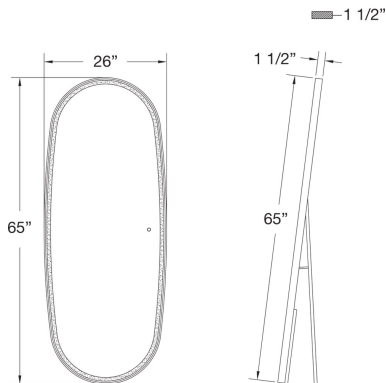

TECHNICAL DETAILS

PROJECT INFORMATION

Job Name: Date: Type:

Comments: