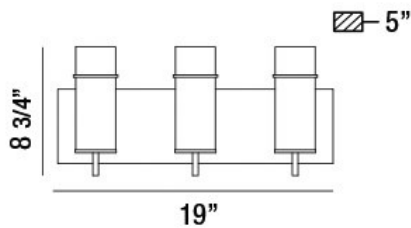

PISTA, 19" VANITY LIGHT

PRODUCT DETAILS

No.	:	34134-032
Product Color	:	BLACK
Product Material	:	METAL
Shade / Accent Colour	:	Glass
Shade / Accent Material	:	GLASS
Width	:	19"
Height	:	8.75"
Overall Height	:	8.75"
Ext	:	5"
Weight	:	5.5lbs

OPTIONS AVAILABLE

ITEM NO.	FINISH	SHADE
34134-016	CHROME	Glass
34134-032	BLACK	Glass
34134-040	GOLD	Glass

TECHNICAL DETAILS

Canopy / Backplate Length	:	19"
Canopy / Backplate Height	:	1"
Canopy / Backplate Width	:	5"
Mounting	:	Up
IP Rating	:	DAMP
Location	:	DAMP
Approval	:	