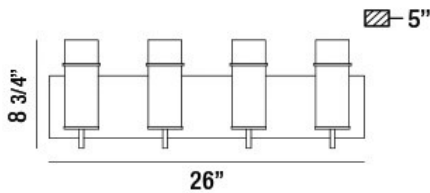

PISTA, 26" VANITY LIGHT

PRODUCT DETAILS

No.	:	34135-020
Product Color	:	BRONZE
Product Material	:	METAL
Shade / Accent Colour	:	CLEAR
Shade / Accent Material	:	GLASS
Width	:	26"
Height	:	8.75"
Overall Height	:	8.75"
Ext	:	5"
Weight	:	6lbs

OPTIONS AVAILABLE

ITEM NO.	FINISH	SHADE
34135-013	CHROME	Glass
34135-020	BRONZE	CLEAR
34135-039	BLACK	Glass
34135-047	GOLD	Glass

TECHNICAL DETAILS

Canopy / Backplate Length	:	26"
Canopy / Backplate Height	:	1"
Canopy / Backplate Width	:	5"
Mounting	:	Up
IP Rating	:	DAMP
Location	:	DAMP
Approval	:	