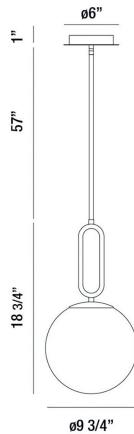

PROSPECT, 10" ROUND PENDANT

OPTIONS AVAILABLE

ITEM NO.	FINISH	SHADE
37231-019	BLACK	OPAL WHITE
37231-039	GOLD	OPAL WHITE

PRODUCT DETAILS

No.	:	37231-019
Product Color	:	BLACK
Product Material	:	METAL
Shade / Accent Colour	:	OPAL WHITE
Shade / Accent Material	:	GLASS
Diameter	:	9.75"
Height	:	18.75"
Overall Height	:	76.75"
Weight	:	3.6lbs

LIGHT SOURCE DETAILS

Number of Bulbs	:	1
Light Source	:	Incandescent
Light Source Type	:	A19
Input Voltage	:	120V
Bulb Voltage	:	120V
Socket Type	:	E26
Wattage	:	60W
Total Wattage	:	60W
Bulb Included	:	No
Dimmable	:	Yes

TECHNICAL DETAILS

Hanging Support Type	:	ROD
Hanging Support Length	:	57"
Rods Included	:	3"+6"+12"+18"+18"
Canopy / Backplate Height	:	1"
Canopy / Backplate Dia.	:	6"
IP Rating	:	IP20
Location	:	DRY
Approval	:	