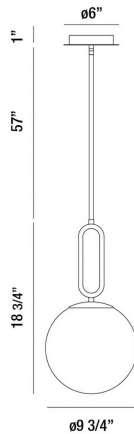

PROSPECT, 10" ROUND PENDANT

PRODUCT DETAILS

No.	:	37231-039
Product Color	:	GOLD
Product Material	:	METAL
Shade / Accent Colour	:	OPAL WHITE
Shade / Accent Material	:	GLASS
Diameter	:	9.75"
Height	:	18.75"
Overall Height	:	76.75"
Weight	:	3.6lbs

LIGHT SOURCE DETAILS

Number of Bulbs	:	1
Light Source	:	Incandescent
Light Source Type	:	A19
Input Voltage	:	120V
Bulb Voltage	:	120V
Socket Type	:	E26
Wattage	:	60W
Total Wattage	:	60W
Bulb Included	:	No
Dimmable	:	Yes

OPTIONS AVAILABLE

ITEM NO.	FINISH	SHADE
37231-019	BLACK	OPAL WHITE
37231-039	GOLD	OPAL WHITE

TECHNICAL DETAILS

Hanging Support Type	:	ROD
Hanging Support Length	:	57"
Rods Included	:	3"+6"+12"+18"+18"
Canopy / Backplate Height	:	1"
Canopy / Backplate Dia.	:	6"
IP Rating	:	IP20
Location	:	DRY
Approval	:	