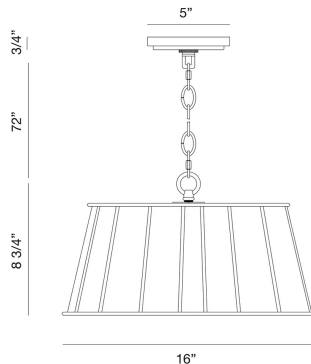

ADELAIDE, 3 LIGHT PENDANT

PRODUCT DETAILS

No.	:	38272-011
Product Color	:	MATTE BLACK
Product Material	:	METAL
Shade / Accent Colour	:	WHITE FABRIC
Shade / Accent Material	:	FABRIC
Diameter	:	16"
Height	:	8.75"
Weight	:	5.8lbs

LIGHT SOURCE DETAILS

Number of Bulbs	:	3
Light Source	:	Incandescent
Light Source Type	:	B10
Input Voltage	:	120V
Bulb Voltage	:	120V
Socket Type	:	E12
Wattage	:	60W
Total Wattage	:	180W
Bulb Included	:	No
Dimmable	:	Yes

OPTIONS AVAILABLE

ITEM NO.	FINISH	SHADE
38272-011	MATTE BLACK	WHITE FABRIC

TECHNICAL DETAILS

Hanging Support Type	:	CHAIN
Hanging Support Length	:	72"
Canopy / Backplate Height	:	5"
Canopy / Backplate Dia.	:	0.75"
Location	:	DRY
Approval	:	