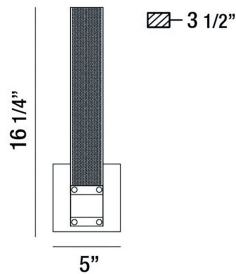

ADMIRAL, SMALL LED WALL SCONCE

PRODUCT DETAILS

No.	:	37052-010
Product Color	:	MATTE BLACK/GOLD
Product Material	:	METAL
Shade / Accent Material	:	METAL
Width	:	5"
Height	:	16.25"
Overall Height	:	16.25"
Ext	:	3.5"
Weight	:	6.4lbs

ITEM NO.	FINISH	SHADE
37052-010	MATTE BLACK/GOLD	

TECHNICAL DETAILS

Canopy / Backplate Length	:	5"
Canopy / Backplate Height	:	1.75"
Canopy / Backplate Width	:	5"
IP Rating	:	IP20
Location	:	DAMP
Approval	:	
Title 24	:	Yes