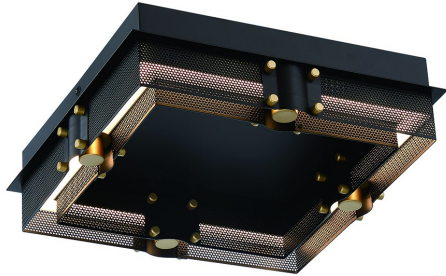

## ADMIRAL, LED FLUSHMOUNT

### PRODUCT DETAILS

No.	:	42715-016
Product Color	:	BLACK + GOLD
Product Material	:	IRON + ALUMINUM
Shade / Accent Colour	:	WHITE PC
Shade / Accent Material	:	PC
Length	:	13"
Width	:	13"
Height	:	3.5"

### LIGHT SOURCE DETAILS

Light Source Type	:	INTEGRATED LED
Input Voltage	:	120V
Bulb Voltage	:	120V
Socket Type	:	LED
Total Wattage	:	20W
Initial Lumens	:	610lm
Kelvin	:	3000K
CRI	:	90
Dimmable	:	Yes