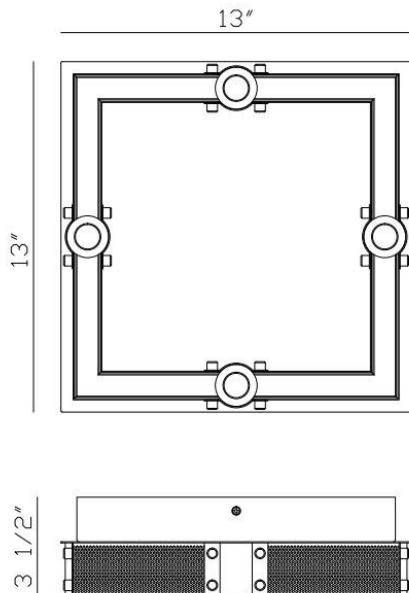

### PRODUCT DETAILS

No.	:	42715-016
Product Color	:	BLACK + GOLD
Product Material	:	IRON + ALUMINUM
Shade / Accent Colour	:	WHITE PC
Shade / Accent Material	:	PC
Length	:	13"
Width	:	13"
Height	:	3.5"

### TECHNICAL DETAILS

Canopy / Backplate Length	:	13"
Canopy / Backplate Height	:	0.75"
Canopy / Backplate Width	:	13"
Driver	:	ES
Location	:	WET
Approval	:	